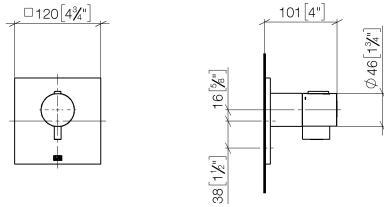

36 501 985

- cover plate 120 x 120 mm
- temperature control handle with safety limit stop at 38°C
- thermostat cartridge

Fits: IMO, MEM, CL.1, CYO

	Matte Black	36 501 985-33
	Chrome	36 501 985-00
	Brushed Platinum	36 501 985-06
	Platinum	36 501 985-08
	Dark Chrome	36 501 985-19
	Brushed Light Gold	36 501 985-27
	Brushed Durabronze (23kt Gold)	36 501 985-28
	Brushed Champagne (22kt Gold)	36 501 985-46
	Champagne (22kt Gold)	36 501 985-47
	Brushed Chrome	36 501 985-93
	Brushed Dark Platinum	36 501 985-99

Required miscellaneous

xTOOL Concealed thermostat module without volume control - 35 503 970 90
 •max. recess depth 160 mm
 •min. recess depth 95 mm

Recommended miscellaneous

xGRID Attachment set for integrating in the dry wall construction - 12 340 970 90

Required miscellaneous

xGRID Installation track 555 mm - 12 360 970 90

36 501 985

mm [inches]

Certificates

WRAS_2011026.

DVGW_DW-
6512DN0706.

LGA_29930.