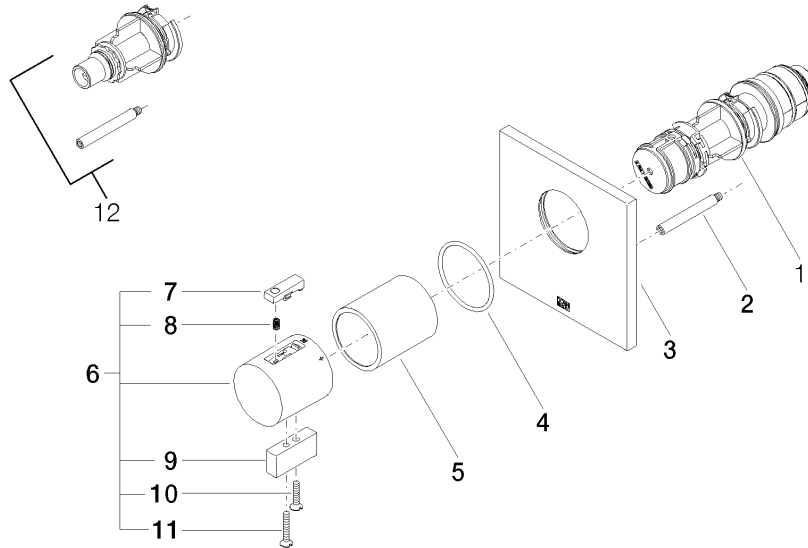

36 501 985

- cover plate 120 x 120 mm
- temperature control handle with safety limit stop at 38°C
- thermostat cartridge

Fits: IMO, MEM, CL.1, CYO

	Matte Black	36 501 985-33
	Chrome	36 501 985-00
	Brushed Platinum	36 501 985-06
	Platinum	36 501 985-08
	Dark Chrome	36 501 985-19
	Brushed Light Gold	36 501 985-27
	Brushed Durabronze (23kt Gold)	36 501 985-28
	Brushed Champagne (22kt Gold)	36 501 985-46
	Champagne (22kt Gold)	36 501 985-47
	Brushed Chrome	36 501 985-93
	Brushed Dark Platinum	36 501 985-99

Required miscellaneous

xTOOL Concealed thermostat module without volume control - 35 503 970 90
 •max. recess depth 160 mm
 •min. recess depth 95 mm

Recommended miscellaneous

xGRID Attachment set for integrating in the dry wall construction - 12 340 970 90

Required miscellaneous

xGRID Installation track 555 mm - 12 360 970 90

36 501 985

mm [inches]

Certificates

WRAS_2011026.

DVGW_DW-
6512DN0706.

LGA_29930.

LGA_29932.

36 501 985

Spare parts list

No.	Item Number	Name	Quantity used	Delivery time
1	90 15 02 063 00 90	cartridge	1	2
2	90 31 09 095 00 90	bar	1	2
3	09 11 02 196-33	cover	1	60
4	90 14 10 049 00 90	seal	1	2
5	90 21 02 112 00-33	sleeve	1	30
6	04 17 33 006 00-33	handle	1	60
7	90 21 33 011 00-13	handle	1	2
8	90 16 02 027 00 90	spring	1	2
9	09 20 33 006-33	handle	1	30
10	09 30 30 159-33	screw	1	30
11	09 30 30 160-33	screw	1	30
12	12 178 970 90	Extension 46 mm -	1	2